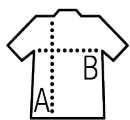

SOL'S PERFECT LSL MEN

SOL'S®
the fair spirit

MEN'S LONG SLEEVE PIQUÉ POLO SHIRT

02087

Quality

PIQUÉ 180
100% combed cotton
1x1 rib collar and cuffs

Style

Long sleeves
2-button placket
Tape inside collar

Available sizes

Sizes	S	M	L	XL	XXL	3XL	4XL
A/B	70/49	72/52	74/55	75/58	76/61	77/64	78/67

Available colours

Packaging

Carton size : 58 x 39 x 35 cm

Weight per carton : 0.00 kg

Related products

SOL'S PERFECT LSL WOMEN
02083