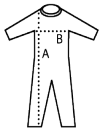

## Style

Mandarin collar  
6 pockets  
Injected white double zip  
Elasticated waist at the back  
Gussets at the back  
Woven inside ID label

## Packaging

 Carton size : 60 x 40 x 33 cm

 Weight per carton : 0.00 kg

## Available sizes

| Sizes | S        | M      | L        | XL     | XXL    | 3XL    | 4XL    |
|-------|----------|--------|----------|--------|--------|--------|--------|
|       | 38/40    | 42/44  | 46/48    | 50/52  | 54/56  | 58/60  | 62/64  |
| A/B   | 157,5/56 | 159/59 | 160,5/62 | 162/65 | 165/68 | 168/71 | 171/74 |