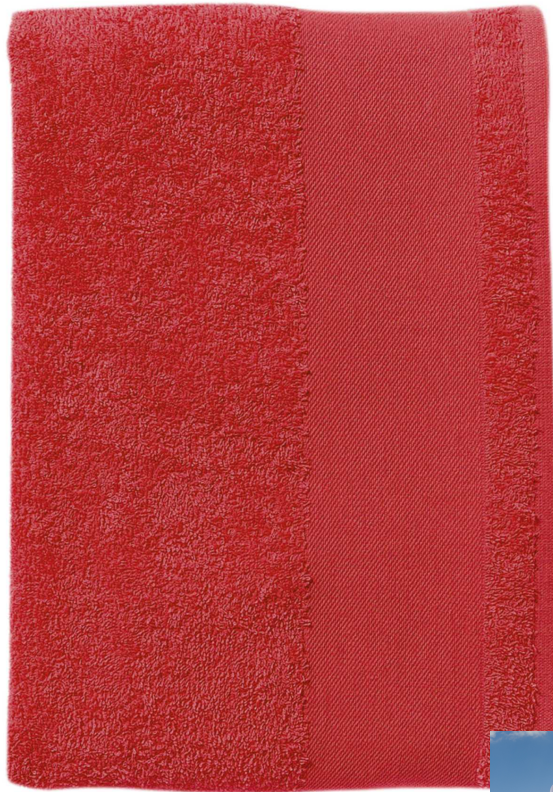

SOL'S ISLAND 50

SOL'S®
the fair spirit

HAND TOWEL

89000

page 229

Quality

COTTON 400
100% cotton
1 smooth strip for customization
Strip height 8 cm
Hanger

Style

Available sizes

Sizes	TUN
DIM	50 x 100 cm

Available colours

Packaging

 Carton size : 49 x 35 x 40 cm

 Weight per carton : 0.00 kg

Related products
